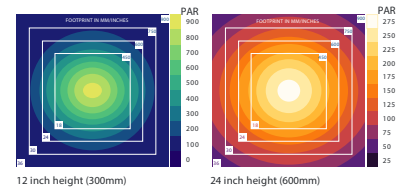

PAR Chart - AI Hydra FiftyTwo™ HD