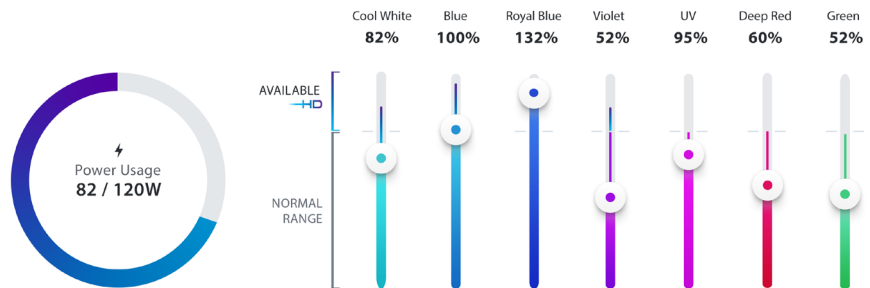

HYDRA HD

HYDRA
FIFTYTWO™ HD

HYDRA
TWENTYSIX™ HD

HYPER DRIVE NEW TECHNOLOGY

A unique innovation in LED aquarium lighting allows you to move power from the colours you have turned down to use with the colours you want to turn up, maximising the power output of your light and creating the most vivid spectrum your tank has ever seen.