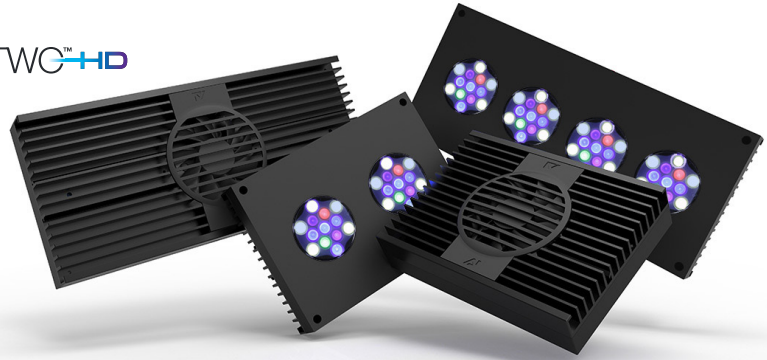

HYDRA HD

HYDRA
FIFTYTWO™ HD

HYDRA
TWENTYSIX™ HD

HYPER DRIVE NEW TECHNOLOGY

A unique innovation in LED aquarium lighting allows you to move power from the colours you have turned down to use with the colours you want to turn up, maximising the power output of your light and creating the most vivid spectrum your tank has ever seen.

WiFi BUILT IN
NO CONTROLLER REQUIRED

Connect & control your lights directly from any iOS or Android mobile device using the "My AI" app.

No additional control interface is required to enable simple set-up & programming of one or multiple AI Hydra HDs or Primes.