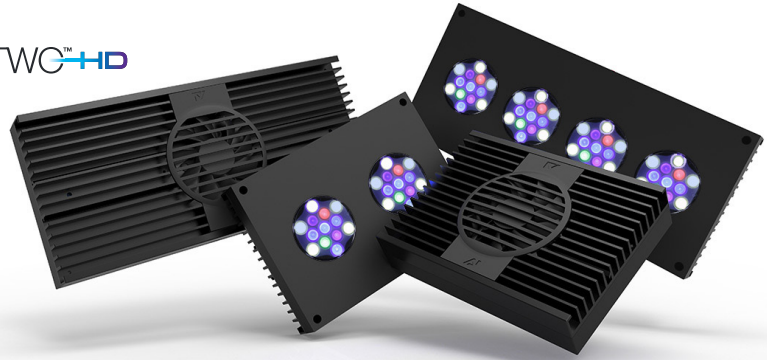

HYDRA HD

HYDRA
FIFTYTWO™ HD

HYDRA
TWENTYSIX™ HD

HYPER DRIVE NEW TECHNOLOGY

A unique innovation in LED aquarium lighting allows you to move power from the colours you have turned down to use with the colours you want to turn up, maximising the power output of your light and creating the most vivid spectrum your tank has ever seen.

WiFi BUILT IN

NO CONTROLLER REQUIRED

Connect & control your lights directly from any iOS or Android mobile device using the "My AI" app.

No additional control interface is required to enable simple set-up & programming of one or multiple AI Hydra HDs or Primes.