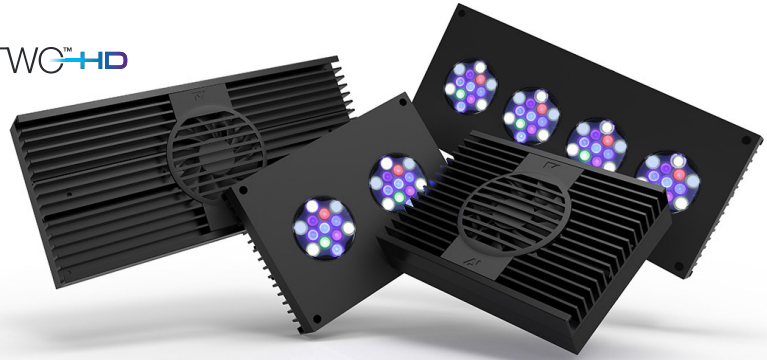

# HYDRA HD

HYDRA  
**FIFTYTWO™ HD**

HYDRA  
**TWENTYSIX™ HD**

## HYPER DRIVE NEW TECHNOLOGY

A unique innovation in LED aquarium lighting allows you to move power from the colours you have turned down to use with the colours you want to turn up, maximising the power output of your light and creating the most vivid spectrum your tank has ever seen.

**WiFi BUILT IN**  
NO CONTROLLER REQUIRED

Connect & control your lights directly from any iOS or Android mobile device using the "My AI" app.

No additional control interface is required to enable simple set-up & programming of one or multiple AI Hydra HDs or Primes.

## PERFECT COLOUR

Development between AI and D-D have achieved the perfect colour spectrum for the reef aquarium, straight from the box, with strong emphasis on the crisp blue white hue that hobbyists in Europe demand.