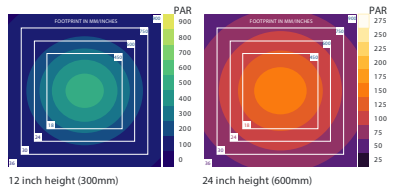

BRIGHTER THAN BRIGHT

HYPER DRIVE technology coupled with special 80 degree colour blending lenses gives the ability to maximise the power output of the light regardless of your choice of spectrum for optimum PAR.

PAR Chart - AI Hydra TwentySix™ HD