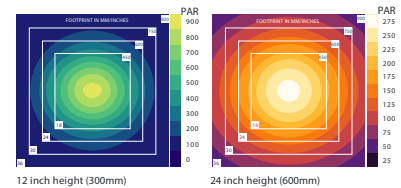

PAR Chart - AI Hydra FiftyTwo™ HD